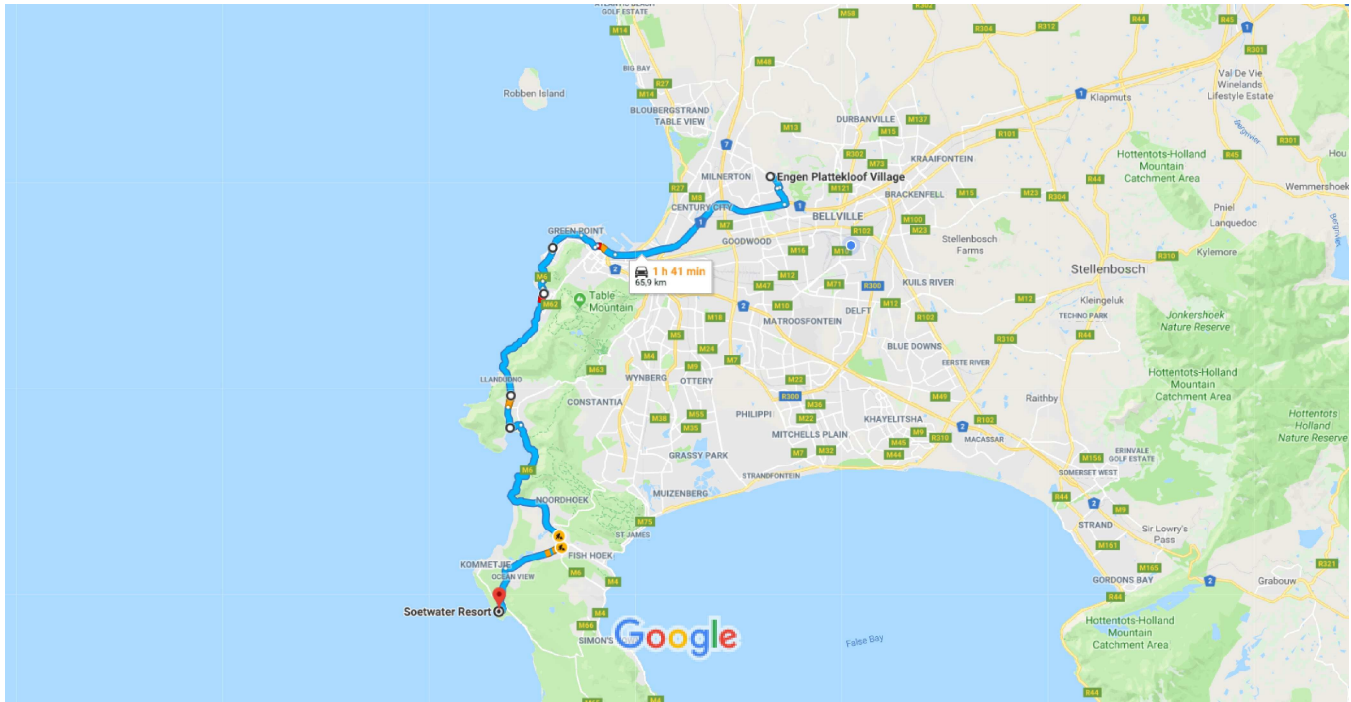

Engen Plattekloof Village to Soetwater Resort

Drive 65.9 km, 1 h 41 min

Map data ©2018 AfriGIS (Pty) Ltd, Google 5 km